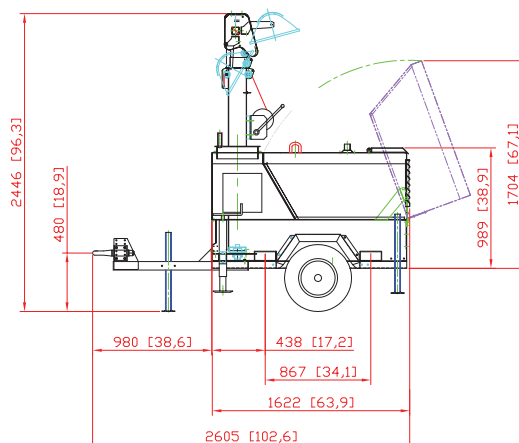

Lighting Tower

Maximum height	8 mt
Raising	Manual
Section	7
Rotation Section	340°
Electrical coiled cable	9G2,5 mmq
Electrical cable of floodlights	H07RN-F
Maximum wind stability	80 km/h
Minimum dimension (L x W x H mm)	2860 x 1270 x 2570
Maximum dimension (L x W x H mm)	2860 x 2440 x 8000
Weight with dray	756 kg
Lifting Point	Single at top
Sound Pressure Level	67dBA @ 7m
Fuel Tank Capacity	75 Liters
Fuel Consumption	1.7 L/hour
Continous Running Hours	44
Body Type	Metal

Raising and Lowering Rope

Rope type	AZN625APPCOM
Rope diameter	6 mm
Outer wires diameter	0,4 mm
Weight per meter	0,15 Kg
Construction	6x(12+(6)+6+1)KF+PP
Type of lay	Right hand ordinary lay
Tensile strength	2160 N/mm ²
Strands	Compacted
Preformed	Yes
Steel wires	Carbon
Protection of wire rope	Galvanized class B
Minimum breaking load	32,3 kN 3230 Dan 3294 Kg

Engine and Alternator

Engine	Perkins 403D-11G
Output Rating	8 KVA
Engine Speed	1500 rpm
Engine Type	Liquid cooled diesel engine
Number of Cylinders	3
Alternator	Meccalte LT3N-160, 4 pole
Voltage	220 V
Controller	Basic Analogue

900 kg Manual Winch

Model	RBW2000
Treatment	Hot-galvanization
Maximum load	908 kg
Traction	Rotate in clockwise direction
Release	Rotate in counterclockwise direction

Floodlights

Lamp	Metal halide
Power	4x1000 W
Illuminated area	3800 m ²
Degree of protection	IP 54
Constructor material of the body	Printed aluminium
Constructor material of lamp holder	Ceramic
Reflector	Printed aluminium
Cable gland	Stainless steel
Optical case opening system	Screw and lock nut
Dimensions (L x H x D mm)	580 x 560 x 220