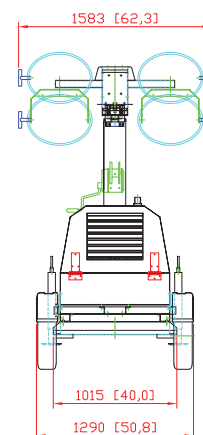

Lighting Tower

Maximum height	8 mt
Raising	Manual
Section	7
Rotation Section	340°
Electrical coiled cable	9G2,5 mmq
Electrical cable of floodlights	H07RN-F
Maximum wind stability	80 km/h
Minimum dimension (L x W x H mm)	2860 x 1270 x 2570
Maximum dimension (L x W x H mm)	2860 x 2440 x 8000
Weight with dray	756 kg
Lifting Point	Single at top
Sound Pressure Level	67dBA @ 7m
Fuel Tank Capacity	75 Liters
Fuel Consumption	1.7 L/hour
Continous Running Hours	44
Body Type	Metal

Raising and Lowering Rope

Rope type	AZN625APPCOM
Rope diameter	6 mm
Outer wires diameter	0,4 mm
Weight per meter	0,15 Kg
Construction	6x(12+(6)+6+1)KF+PP
Type of lay	Right hand ordinary lay
Tensile strength	2160 N/mm ²
Strands	Compacted
Preformed	Yes
Steel wires	Carbon
Protection of wire rope	Galvanized class B
Minimum breaking load	32,3 kN 3230 Dan 3294 Kg

900 kg Manual Winch

Model	RBW2000
Treatment	Hot-galvanization
Maximum load	908 kg
Traction	Rotate in clockwise direction
Release	Rotate in counterclockwise direction

Floodlights

Lamp	Metal halide
Power	4x1000 W
Illuminated area	3800 m ²
Degree of protection	IP 54
Constructor material of the body	Printed aluminium
Constructor material of lamp holder	Ceramic
Reflector	Printed aluminium
Cable gland	Stainless steel
Optical case opening system	Screw and lock nut
Dimensions (L x H x D mm)	580 x 560 x 220