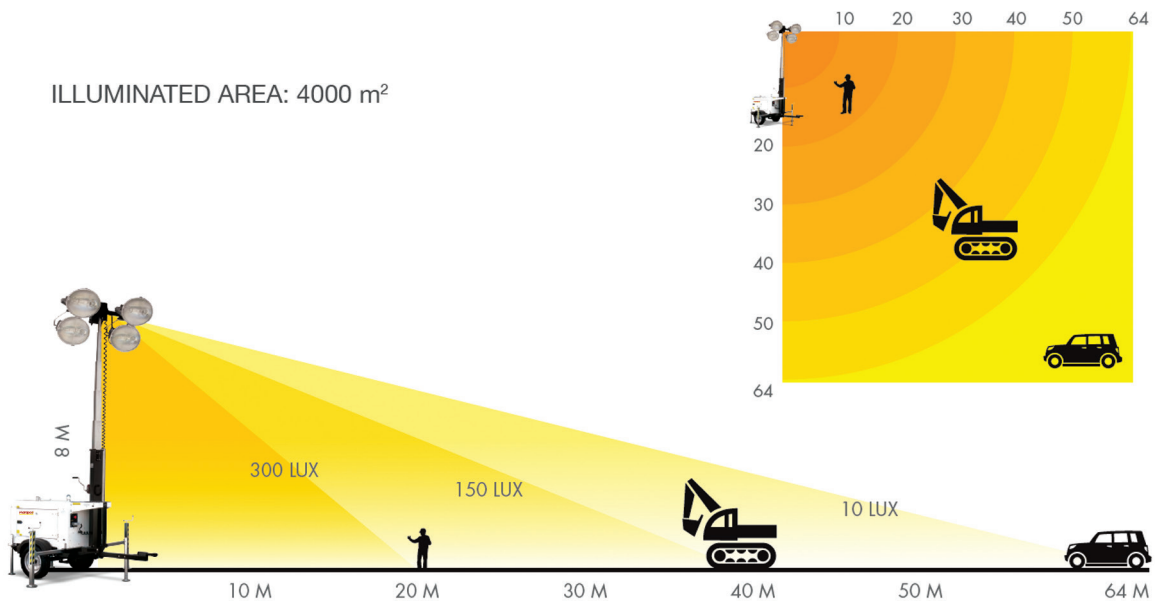

Floodlights

Lamp	Metal halide
Power	4x1000 W
Illuminated area	3800 m²
Degree of protection	IP 54
Constructor material of the body	Printed aluminium
Constructor material of lamp holder	Ceramic
Reflector	Printed aluminium
Cable gland	Stainless steel
Optical case opening system	Screw and lock nut
Dimensions (L x H x D mm)	580 x 560 x 220

ILLUMINATED AREA: 4000 m²