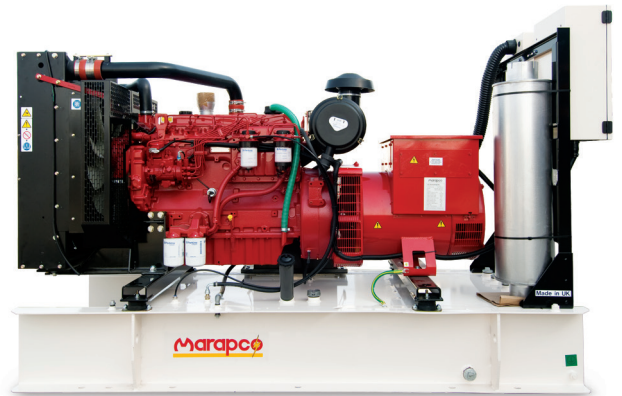

Air Flow

60Hz

M³/min   Ft³/min

Combustion Air Flow: 11.48   405.4

Exhaust Gas Flow: 29.05   1025.9

Radiator Cooling:
Air Flow   181.8   6420.2

*Cooling system designed to operate in high ambient conditions

Alternator Data

Alternator Manufacturer: Leroy Somer

Alternator Model: LSA44.3M8

Number of Bearings: Single (1)

Insulation Class: H

Total Harmonic Content: <2.0%

Wires: 12

Ingress Protection Rating: IP 23

Excitation System: Shunt

Winding Pitch Code: 2/3 - 6

Perkins manufactures diesel engines and power solutions to the highest levels of performance and reliability. MARAPCO incorporates this engine throughout their full range.

Leroy Somer is a world leader in the manufacturing of power generation, combining quality with performance to produce a market leading alternator for MARAPCO.

Deep Sea Electronics control modules deliver unrivaled functionality and performance. MARAPCO generating sets use this latest technology to its full potential.

Logos and Brands of Perkins, Leroy Somer, ABB & Deep Sea Electronics are registered Trademarks

Cooling & Lubrication

60Hz

Liter   US/Gal

Coolant Capacity: 21.0   5.5

Lube Oil Capacity: 16.5   4.4

°C   °F

Exhaust Temperature: 526.0   978.8

Other Information

Generating Set Standards

This generating set meets the following standards: ISO8528, BS4999, BS5514, IEC60034, VDE0530

Warranty

This generator is covered against manufacturing and workmanship defects. Kindly refer to warrant statement for more details.

Picture shown in leaflet may include optional accessories